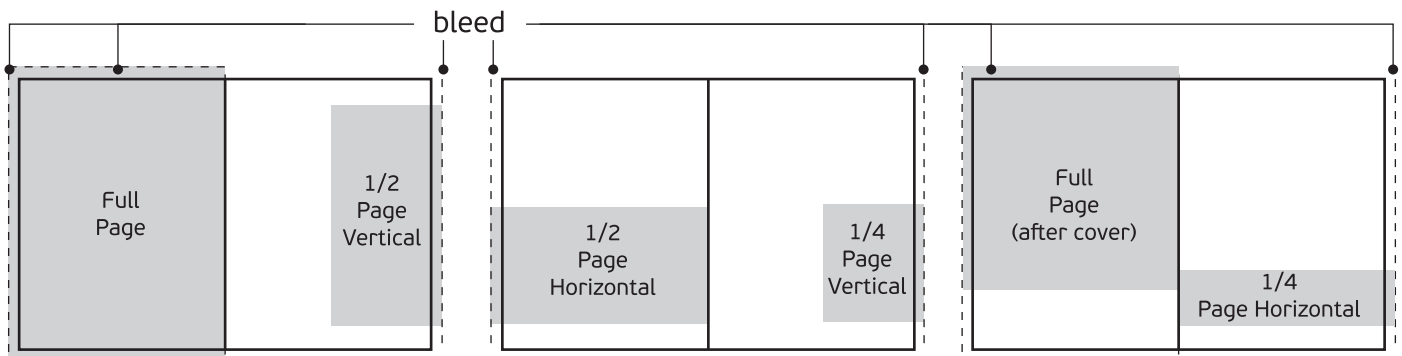

Color model of the advertising module - CMYK • File format - JPEG, PSD, PDF, EPS, TIFF
All used fonts need to be transferred to curves

Type	Price (members)	Price (non-members)	Size (print)	Size (with bleed)
¼ PAGE (horizontal)	\$250	\$350	210 x 65 mm	215 x 65 mm
¼ PAGE (vertical)	\$250	\$350	100 x 130 mm	105 x 130 mm
½ PAGE (horizontal)	\$500	\$750	210 x 125 mm	215 x 125 mm
½ PAGE (vertical)	\$500	\$750	105 x 260 mm	110 x 260 mm
Full page	\$1000	\$1500	210 x 297 mm	215 x 307 mm
Full page (after cover)	\$1000	\$1500	210 x 235 mm	215 x 240 mm